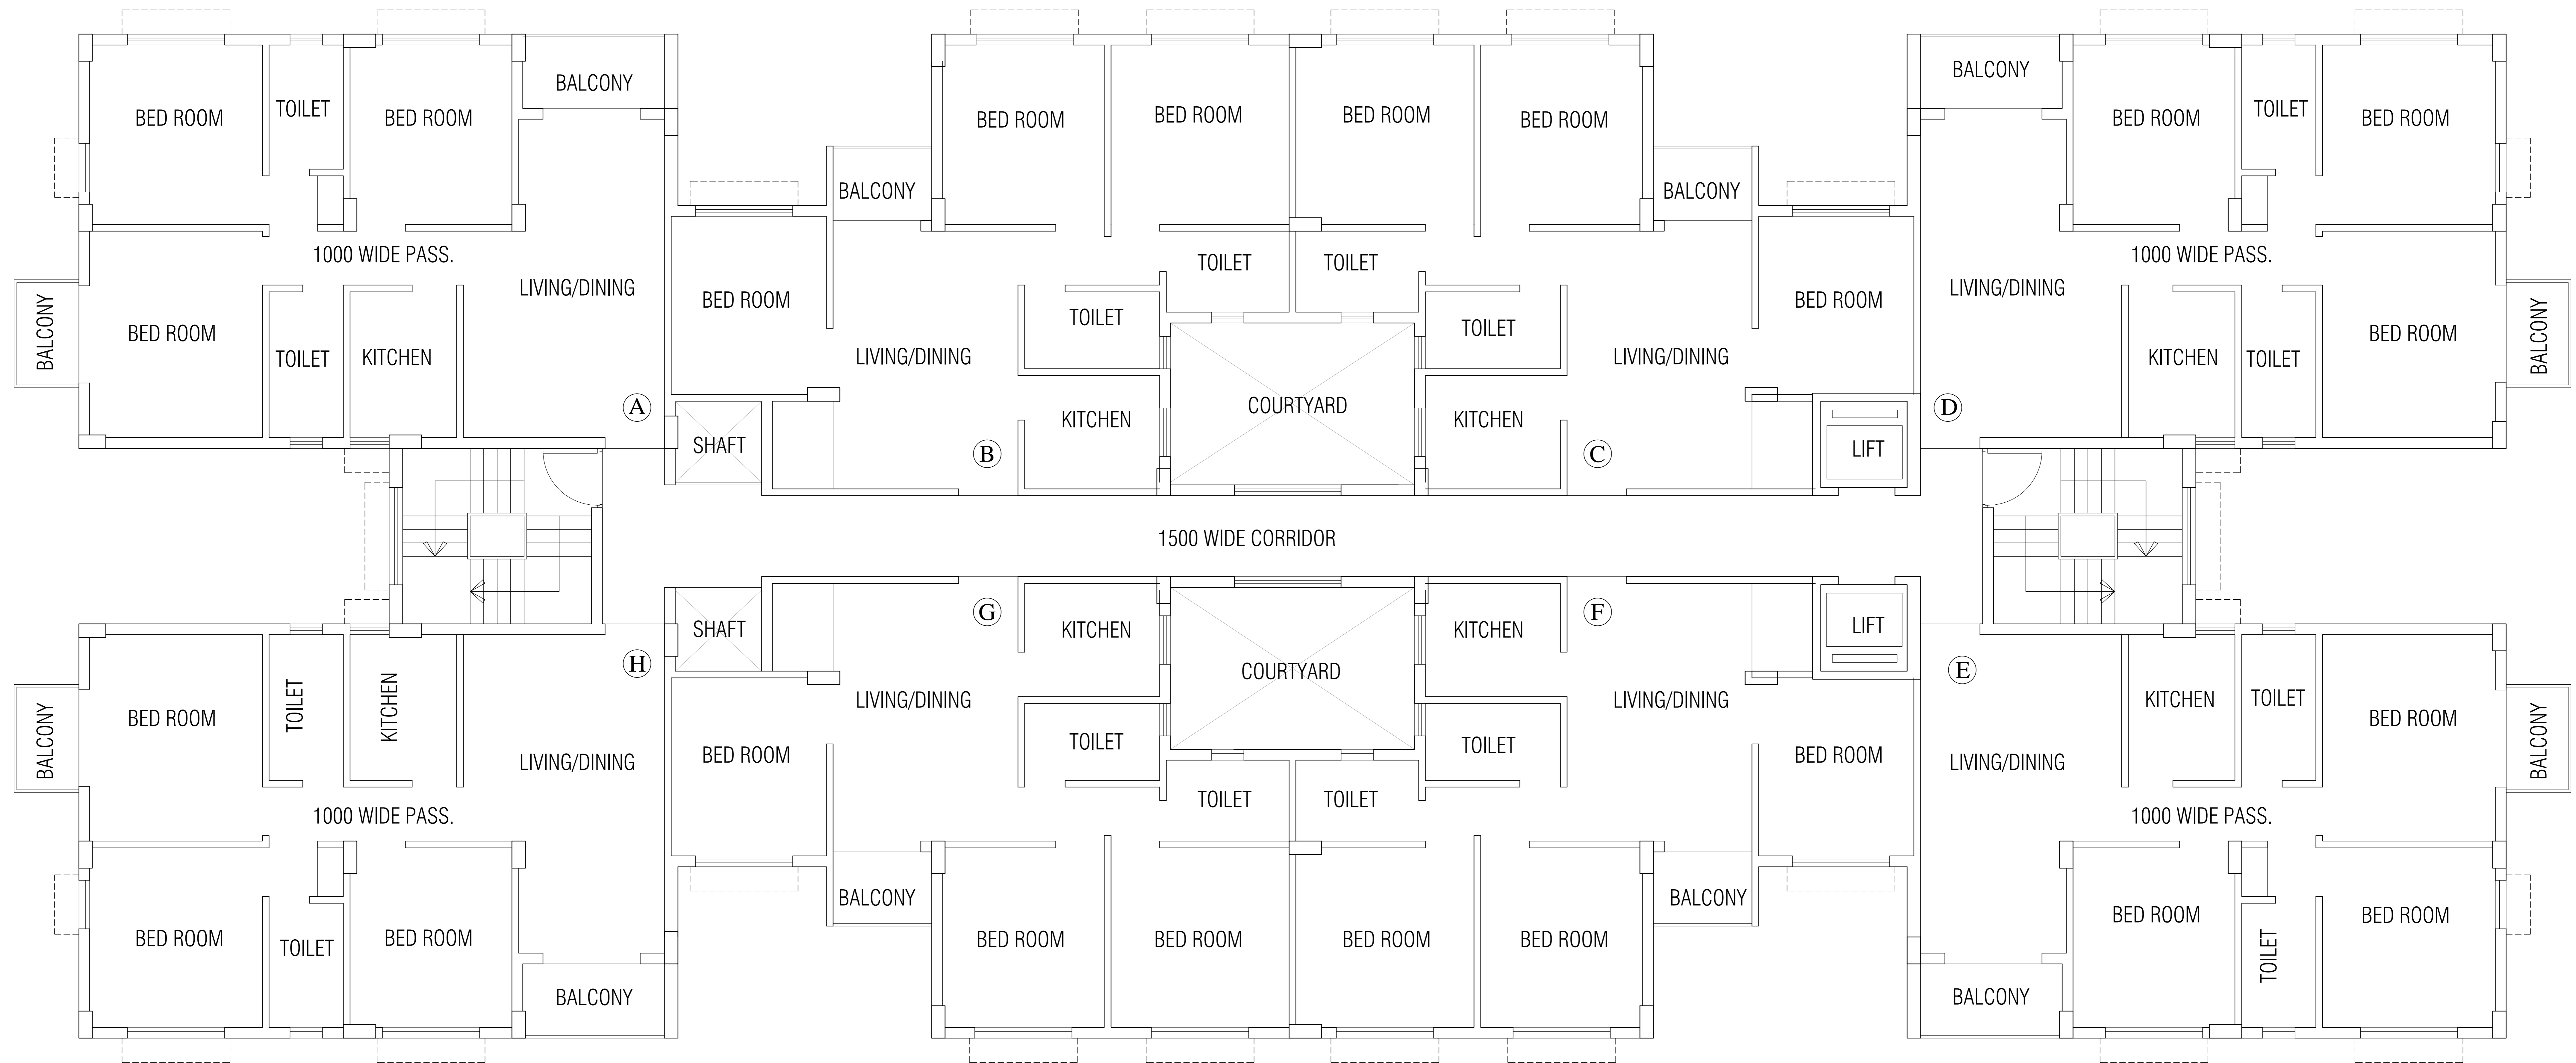

FRESHIA - 1

TYPICAL FLOOR PLAN

(BLOCK - 1)

SCALE - NTS